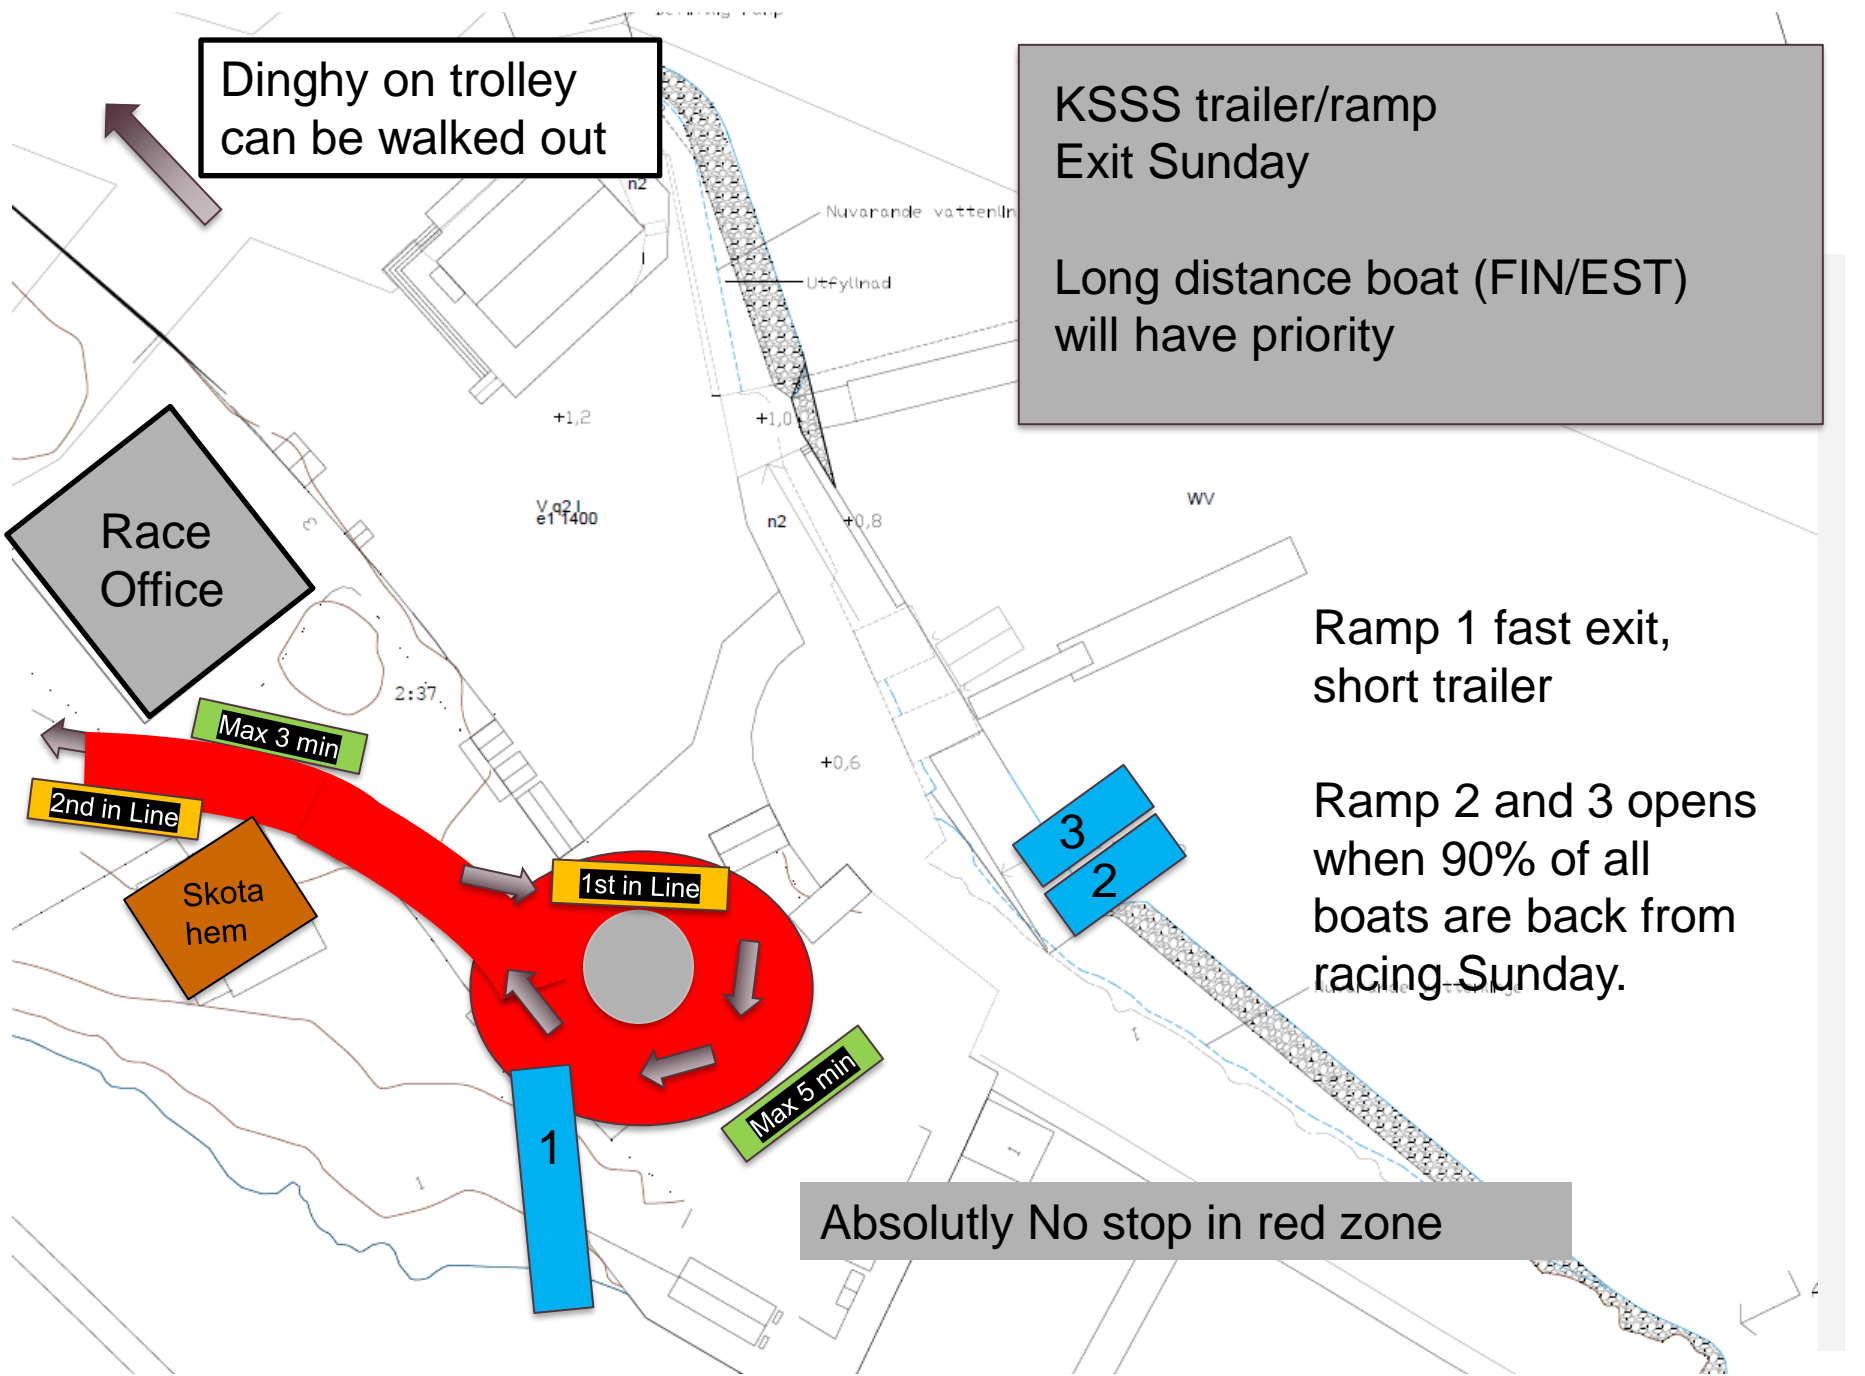

KUNGL. SVENSKA SEGEL SÄLLSKAPET

No boats allowed on the grass

- No parking inside KSSS area
 - Trailer parking at Saltsjöbadens Båtklubb
 - Coach boat docking at the outer end of the Harbor
- Gate/map
- Launching ramp

Way for Sunday departure loading boats

Parking of trailers and Ramps for coachboats

Parking trailers Saltsjöbadens båtklubb

Dinghy on trolley
can be walked out

KSSS trailer/ramp
Exit Sunday

Long distance boat (FIN/EST)
will have priority

Race
Office

Max 3 min

2nd in Line

Skota
hem

1st in Line

Max 5 min

1

3
2

Ramp 1 fast exit,
short trailer

Ramp 2 and 3 opens
when 90% of all
boats are back from
racing Sunday.

Absolutly No stop in red zone

Parking spaces – Parkeringsplatser 24-25/8 2024