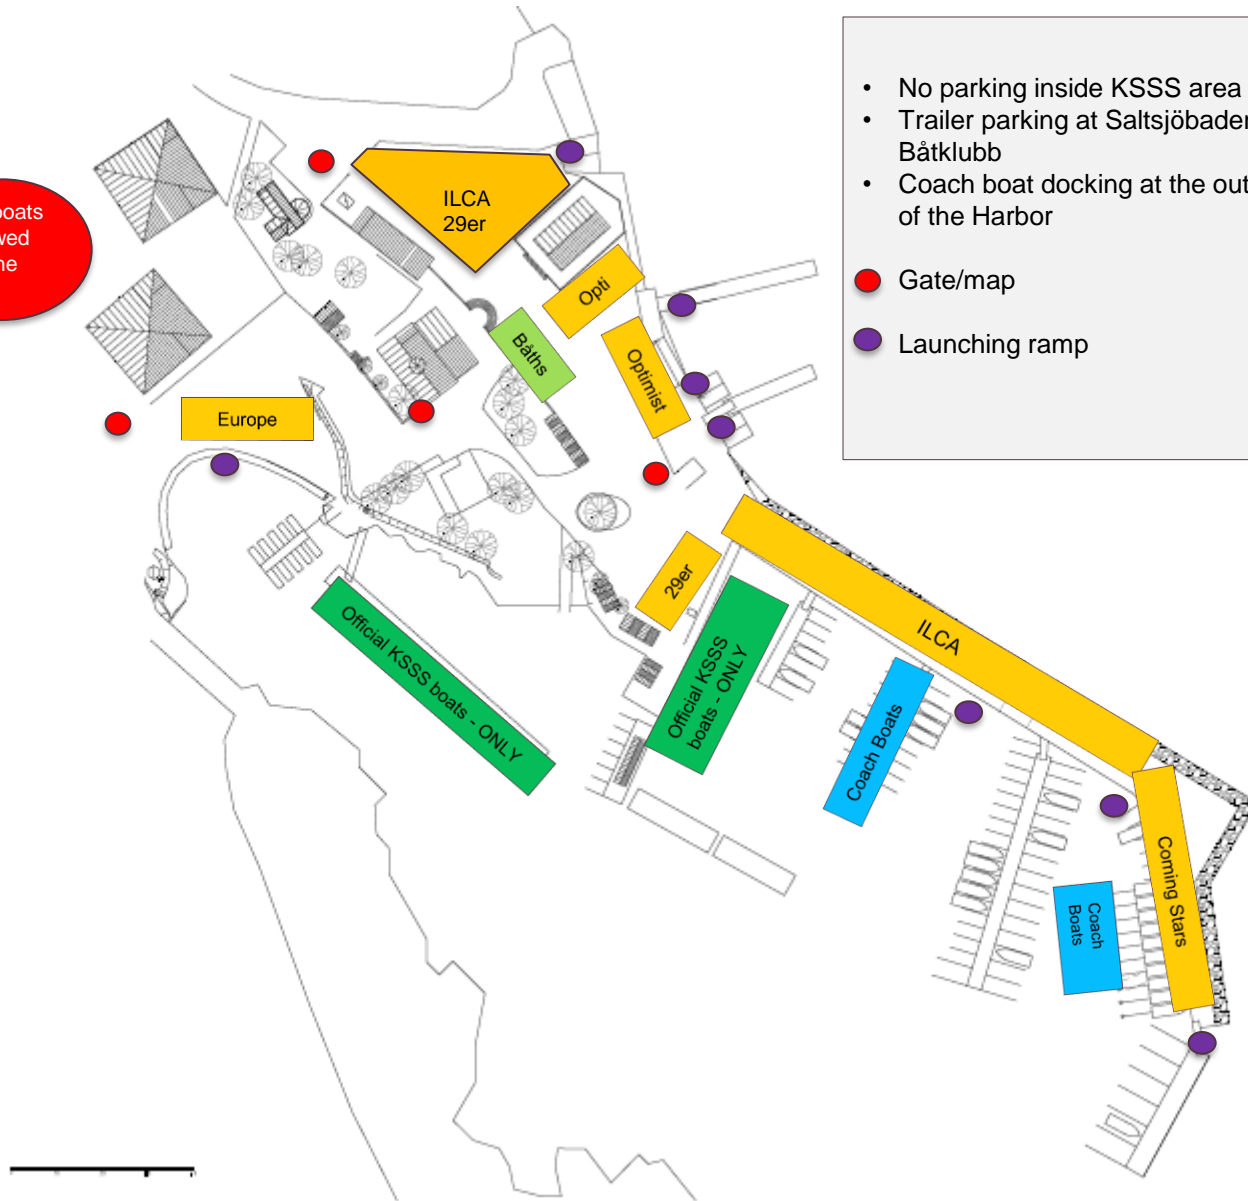

KUNGL. SVENSKA SEGEL SÄLLSKAPET

No boats allowed on the grass

- No parking inside KSSS area
 - Trailer parking at Saltsjöbadens Båtklubb
 - Coach boat docking at the outer end of the Harbor
- Gate/map
- Launching ramp

Way for Sunday departure loading boats

Parking of trailers and Ramps for coachboats

Parking trailers Saltsjöbadens båtklubb

Dinghy on trolley
can be walked out

KSSS trailer/ramp
Exit Sunday

Long distance boat (FIN/EST)
will have priority

Race
Office

Max 3 min

2nd in Line

Skota
hem

1st in Line

Max 5 min

1

3
2

Ramp 1 fast exit,
short trailer

Ramp 2 and 3 opens
when 90% of all
boats are back from
racing Sunday.

Absolutly No stop in red zone

Parking spaces – Parkeringsplatser 24-25/8 2024